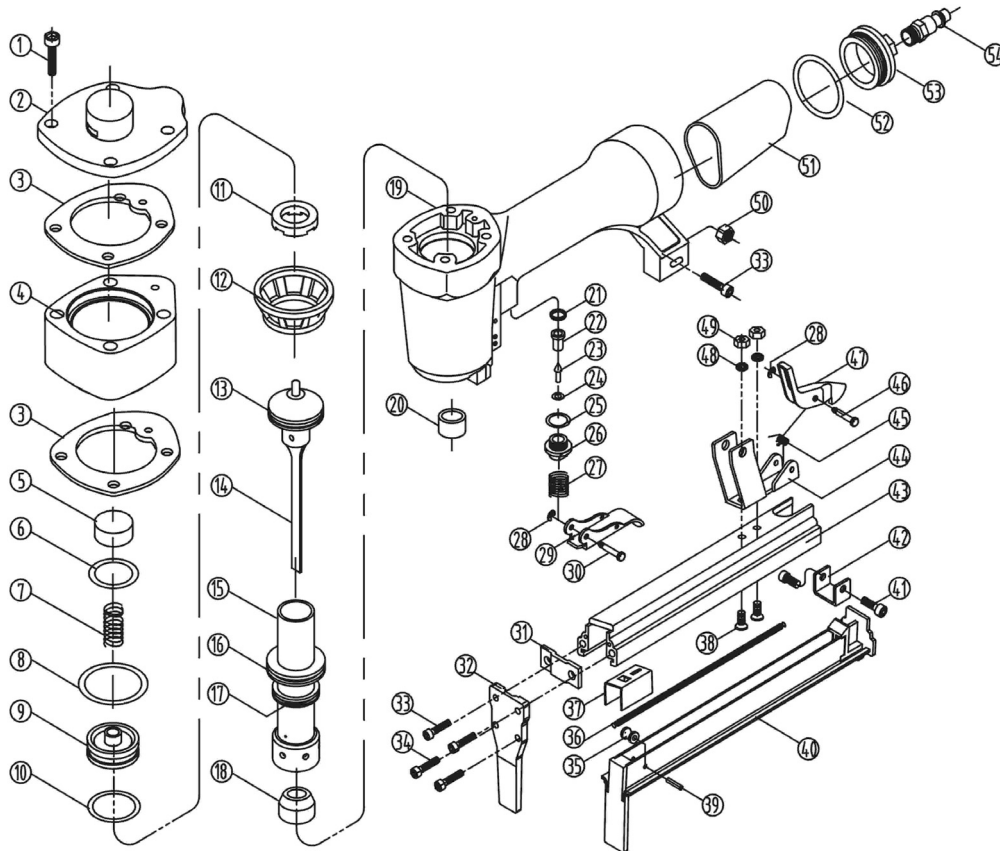

A7116LN EXTRA LONG NOSE 71 STAPLER

For replacement parts contact your usual Tacwise supplier.

Exploded view drawing

Item	Description	Item	Description
1	Screw	39	Pin
2	Exhaust Cover	40	Movable Magazine
3	Gasket	41	Screw
4	Lengthen Loop	42	Stop Piece
5	Seal	43	Fixed Magazine
6	O-Ring 15.7 x 2	44	Support
7	Spring	45	Torsion Spring
8	O-Ring 31.3 x 2.3	46	Pin
9	Valve	47	Lock
10	O-Ring 26.8 x 2.8	48	Washer
11	Stopped Washer	49	Nut
12	Collar	50	Nut
13	O-Ring 23.3 x 3	51	Soft Grip Sleeve
14	Piston Assembly	52	O-Ring 40.2 x 2.3
15	Cylinder	53	End Cap
16	O-Ring 35.3 x 2.5	54	Air Plug
17	O-Ring 28 x 2		
18	Bumper		
19	Body		
20	Joint Guide		
21	Seal		
22	Trigger Valve Head		
23	Trigger Valve Stem		
24	O-Ring 6.5 x 1.4		
25	O-Ring 15 x 1.9		
26	Trigger Valve Guide		
27	Spring		
28	Locking Washer		
29	Trigger		
30	Pin		
31	Plate		
32	Driver Guide		
33	Screw		
34	Screw		
35	Wheel		
36	Tension Spring		
37	Feeder Shoe		
38	Screw		